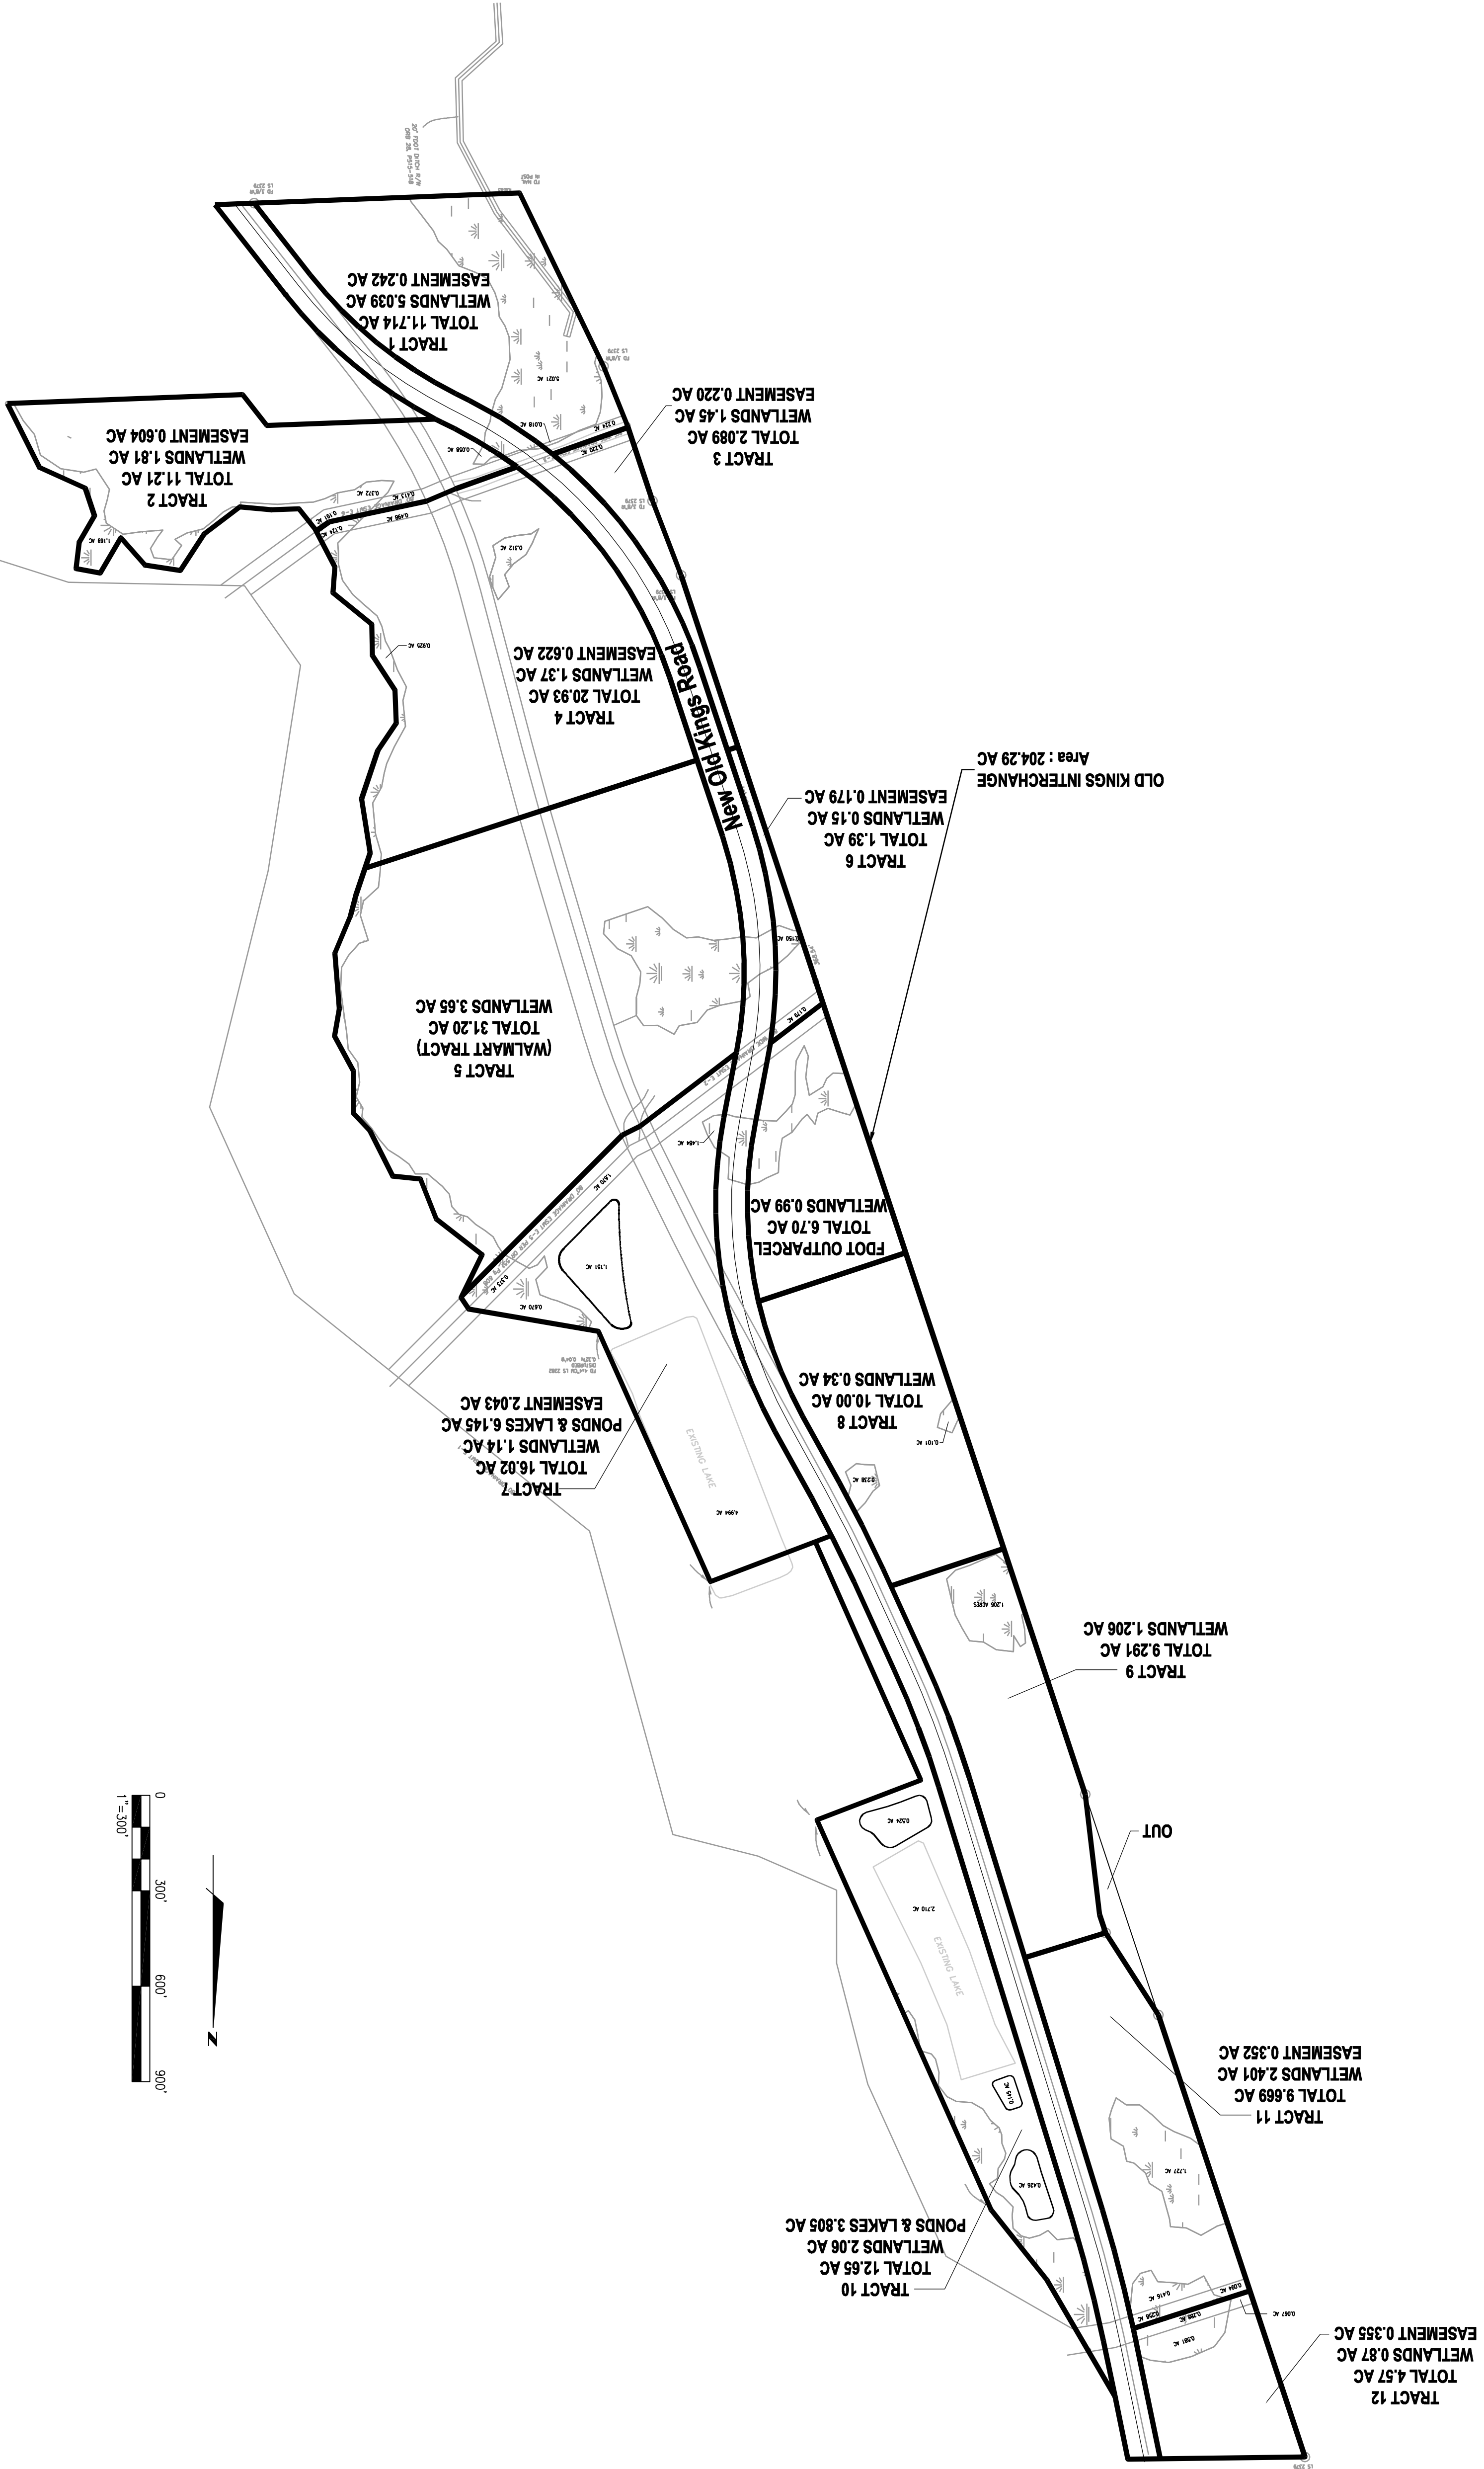

**OVERALL MAP OF OLD KNIGS PROPERTY
INCLUDING "ADJACENT TRACTS"**

PROJECT TITLE

Old Kings Interchange

SHEET TITLE

Overall Map

One Corporate Dr.
Suite 1-B
Palm Coast, FL 32137
Tel: 386-447-4993 Fax: 386-246-3787
www.arcadis-us.com